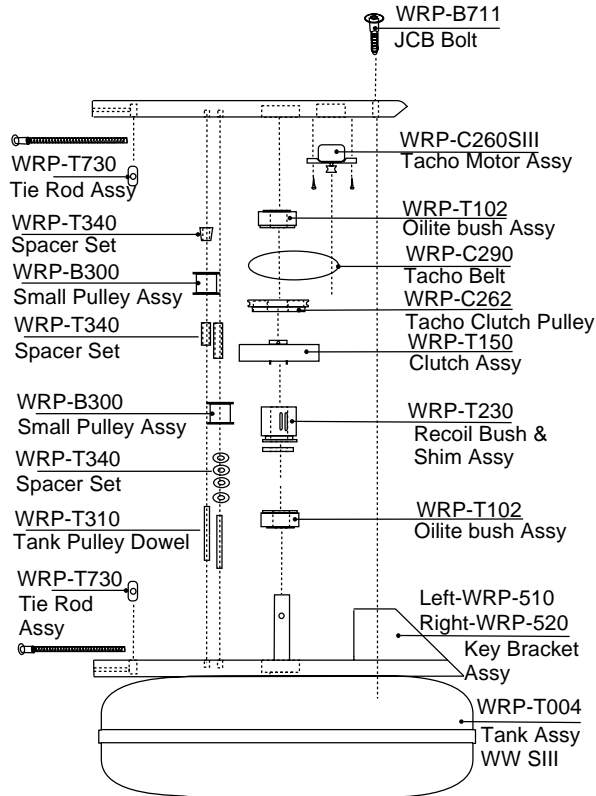

Tank Assembly

WW Series III

WaterRower

Europe: 5 Goldhawk Estate, Brackenhury Road, London, W6 0BA, Tel: 0208 749 8400
support@waterrower.co.uk, www.waterrower.co.uk

America: 30 Cutler Street, Warren, RI, 02885, Tel: 401 247 7742
support@waterrower.com, www.waterrower.com