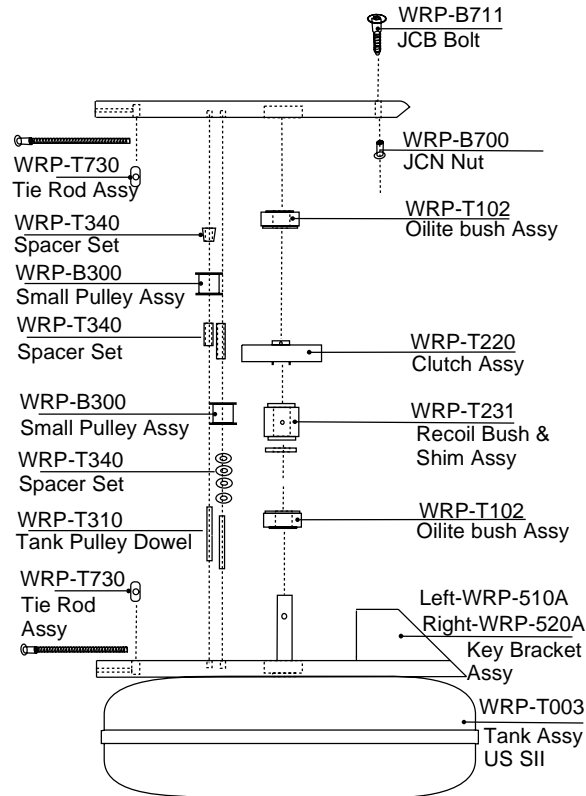

Tank Assembly

US Series II

WaterRower

Europe: 5 Goldhawk Estate, Brackenhury Road, London, W6 0BA, Tel: 0208 749 8400
support@waterrower.co.uk, www.waterrower.co.uk

America: 30 Cutler Street, Warren, RI, 02885, Tel: 401 247 7742
support@waterrower.com, www.waterrower.com