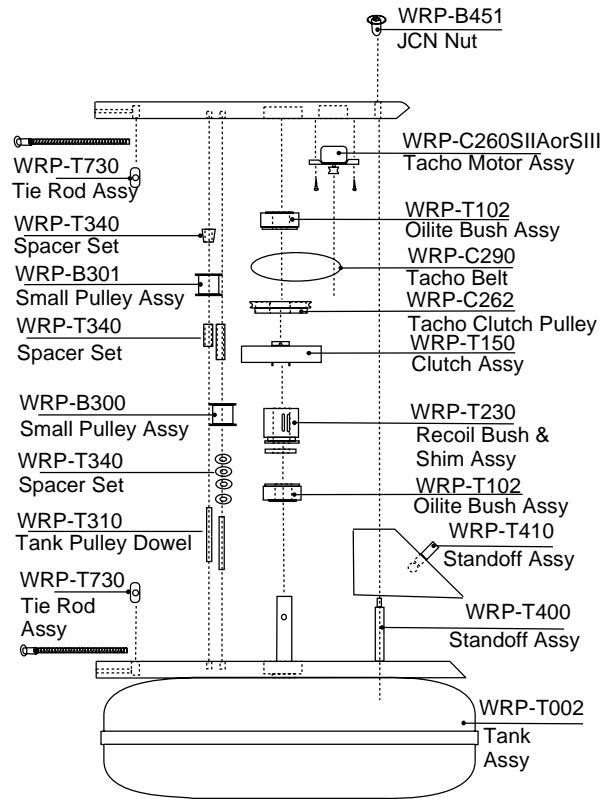

Tank Assembly

UK Series II

WaterRower

Europe: 5 Goldhawk Estate, Brackenhury Road, London, W6 0BA, Tel: 0208 749 8400
support@waterrower.co.uk, www.waterrower.co.uk

America: 30 Cutler Street, Warren, RI, 02885, Tel: 401 247 7742
support@waterrower.com, www.waterrower.com