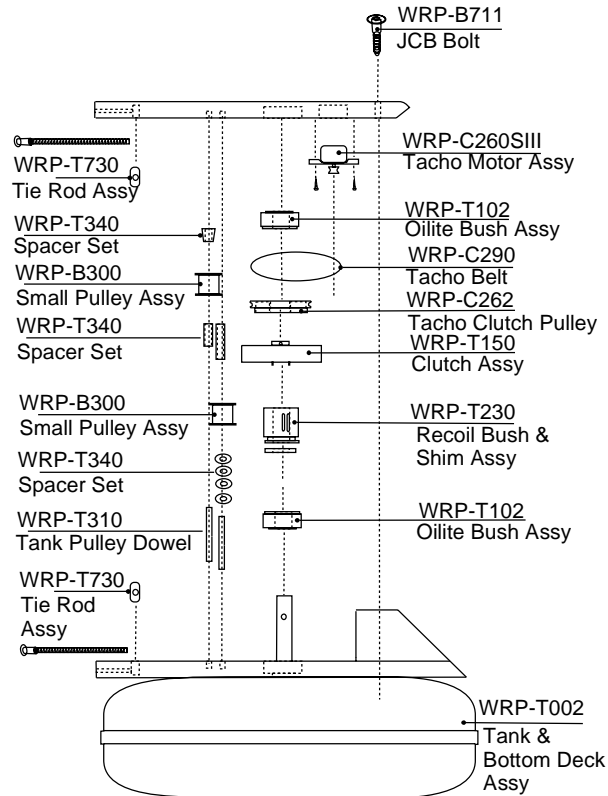

Tank Assembly

UK Series III

WaterRower

Europe: 5 Goldhawk Estate, Brackenhury Road, London, W6 0BA, Tel: 0208 749 8400
support@waterrower.co.uk, www.waterrower.co.uk

America: 30 Cutler Street, Warren, RI, 02885, Tel: 401 247 7742
support@waterrower.com, www.waterrower.com